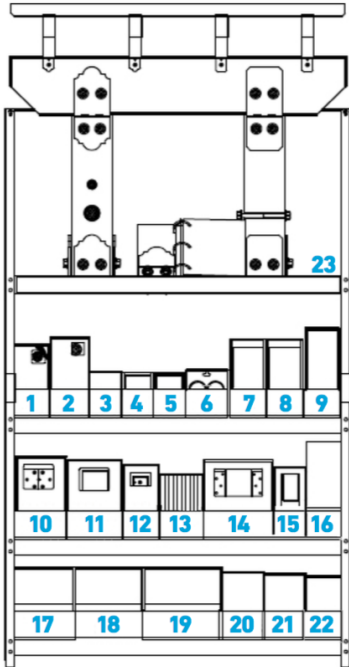

Contact Customer Service:

1-800-328-5934 or uspcustomerservice@mii.com
MiTek-US.com

ORNAMENTAL WOOD TIES

IRONWOOD MERCHANDISER

MiTek®

IRONWOOD 48" MERCHANDISER

ITEM #	PART #	DESCRIPTION	PCS PER PKG	PKG PER CASE	CASE QTY
1	056625	1/4" x 1-3/4" OWT Timber Screws	25	10	1
2	056626	1/4" x 2-3/4" OWT Timber Screws	25	10	1
3	056627	1/4" x 3-3/4" OWT Timber Screws	25	10	1
4	056621	1-3/4" Hex Cap Nut	10	12	1
5	056622	Hammered Dome Cap Nut	10	12	1
6	056680	2" HD Timber Bolt Washer	4	40	1
7	056649	3/4" x 4" - 6" OWT Timber Bolts	2	10	1
8	056650	3/4" x 6" - 8" OWT Timber Bolts	2	10	1
9	056651	3/4" x 8" - 10" OWT Timber Bolts	2	10	1
10	051768	Ironwood 4" Flush Inside 45°	4	4	1
11	051718	Ironwood 4" Rafter Clip	10	4	1
12	051717	Ironwood 2" Rafter Clip	10	8	1
13	051767	Ironwood 4" Tie Plate Connector	1	10	1
14	051769	Ironwood 6" - 8" Beam Hanger Flush	4	4	1
15	051739	Ironwood Joist Hanger Flush 6" - 8"	6	7	1
16	051776	Ironwood 8" Post To Beam Flush Connector	2	6	1
17	051708	Ironwood 6" x 6" Post Base	1	4	1
18	051709	Ironwood 8" x 8" Post Base	1	4	1
19	051777	Ironwood 8" Post To Beam Coupler	2	6	1
20	051775	Ironwood 4" Post To Beam Connector	2	6	1
21	051710	Ironwood 8" Post To Beam Connector	2	6	1
22	051707	Ironwood 4" x 4" Post Base	1	4	1
23	085010	48" wide x 24" deep x 91" tall			1